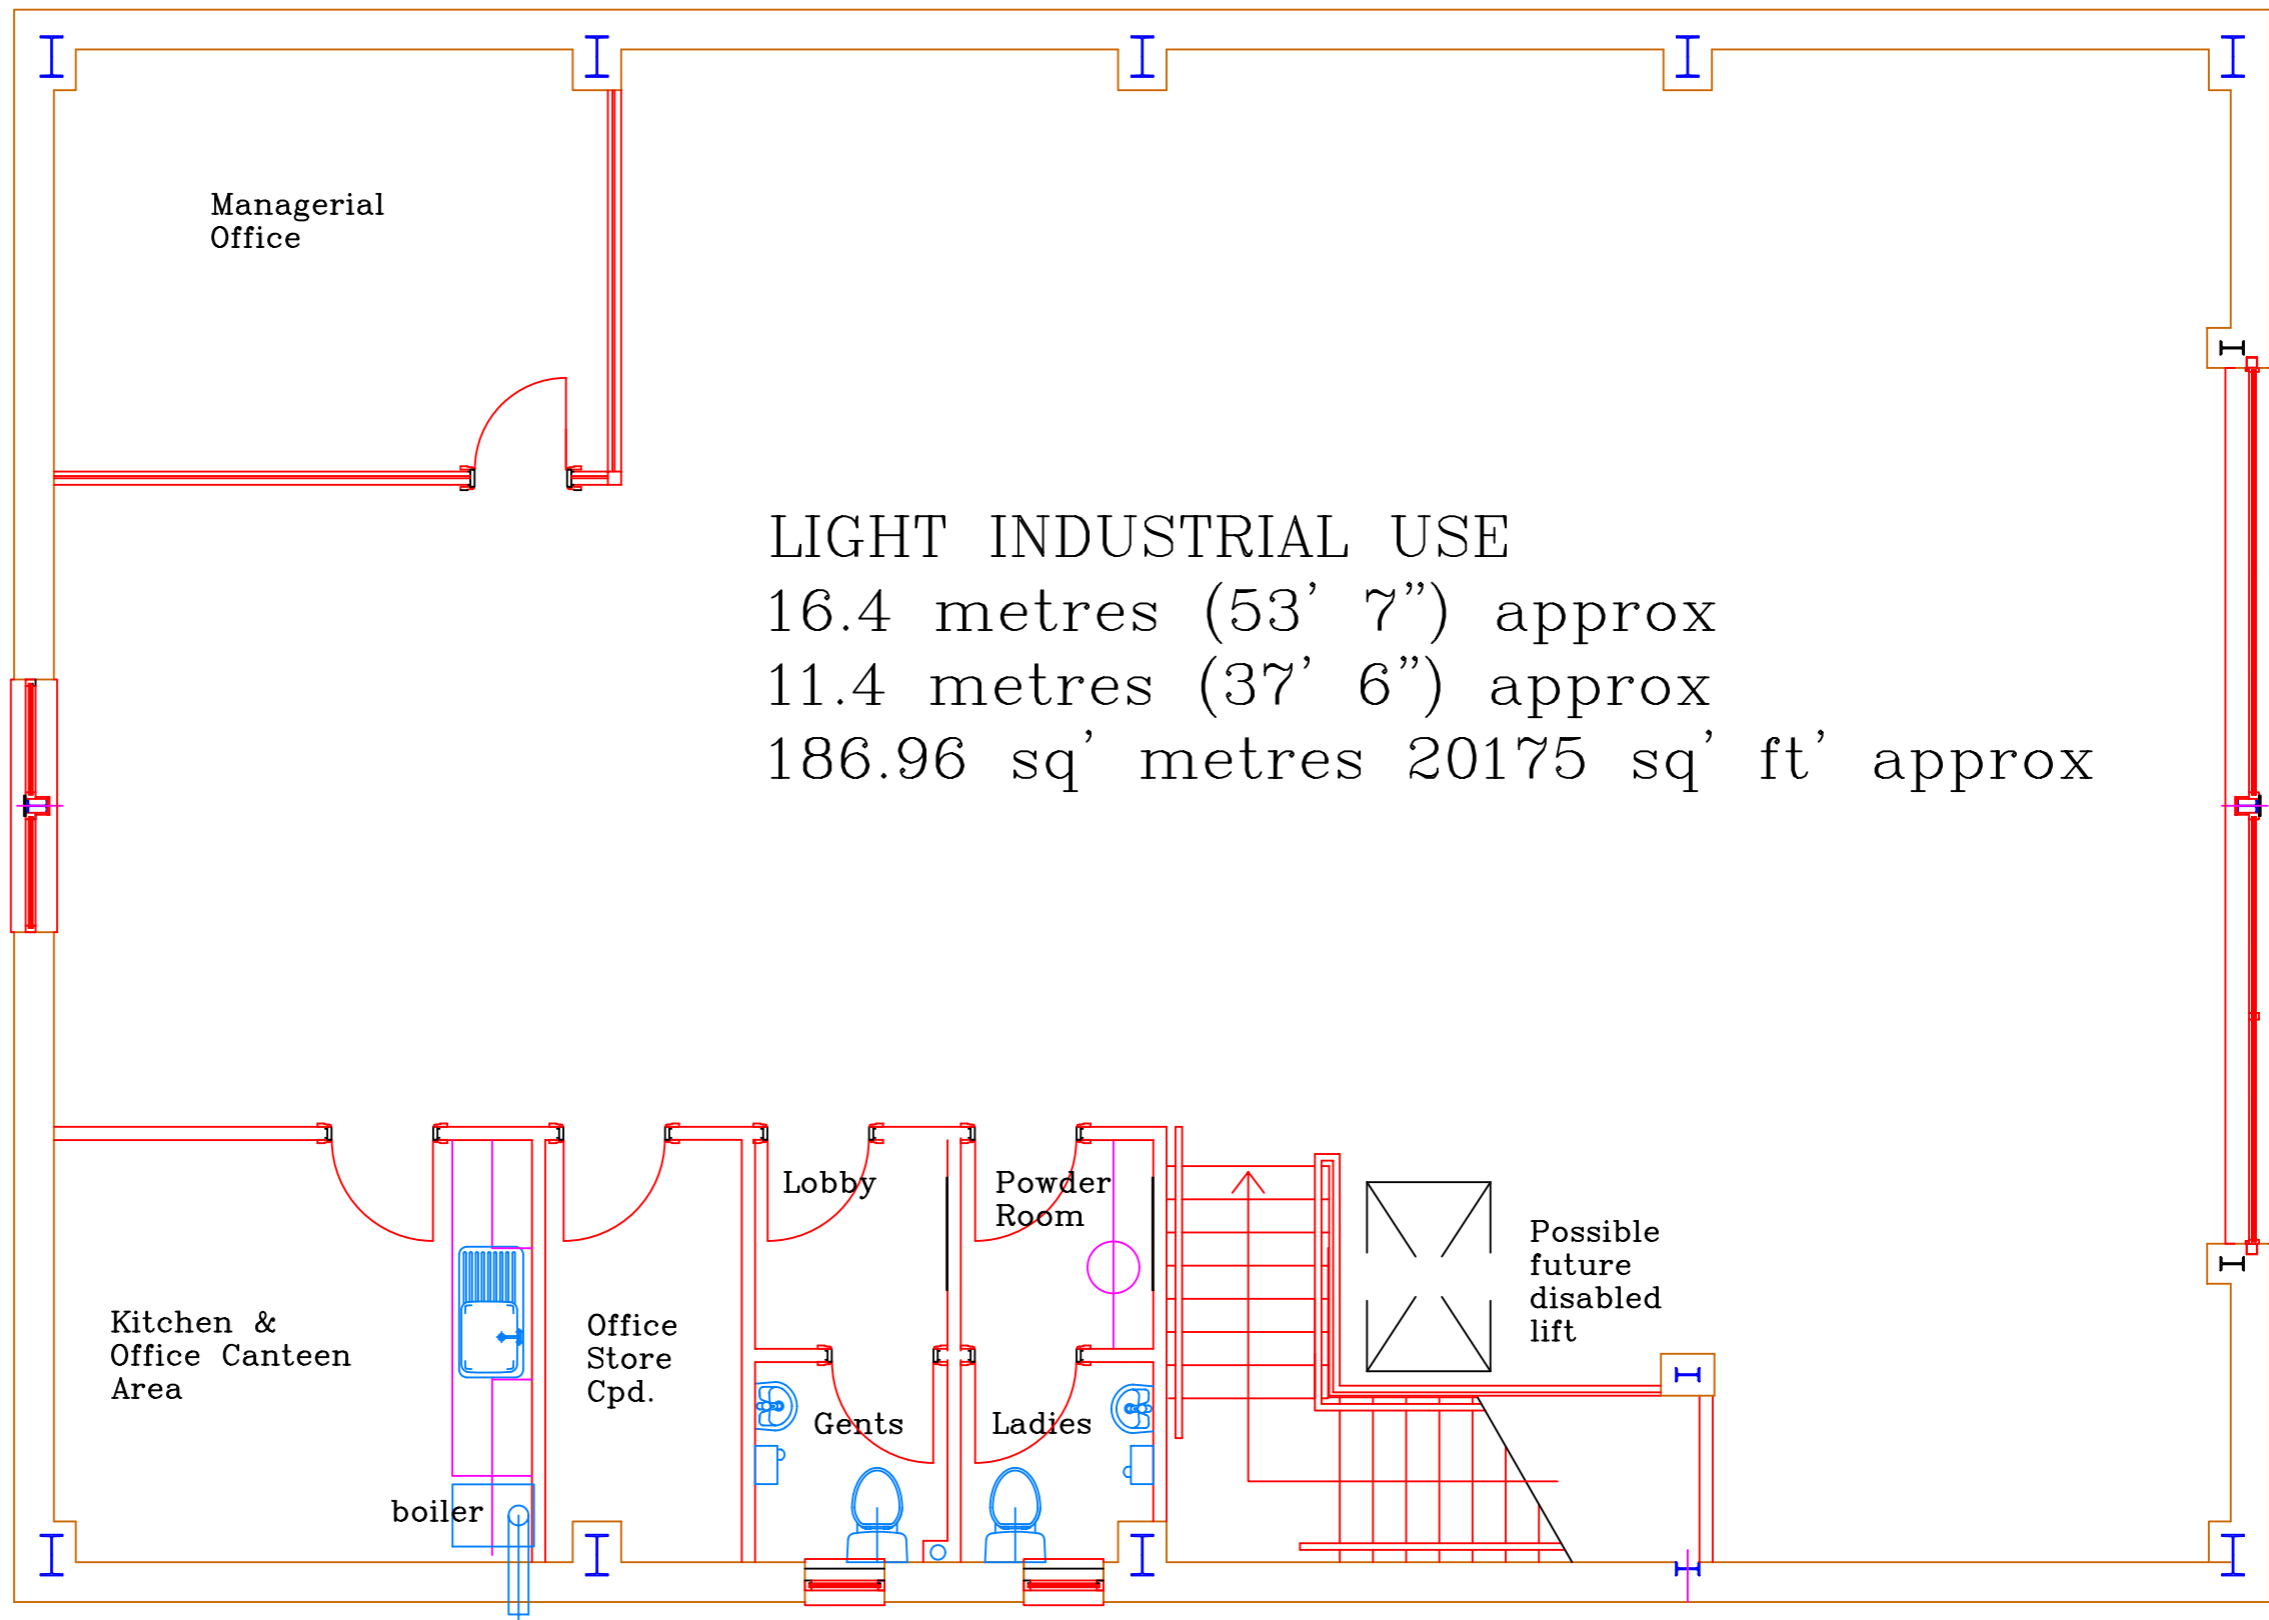

LIGHT INDUSTRIAL USE

16.4 metres (53' 7") approx

11.4 metres (37' 6") approx

186.96 sq' metres 20175 sq' ft' approx

LIGHT INDUSTRIAL USE
16.4 metres (53' 7") approx
11.4 metres (37' 6") approx
186.96 sq' metres 20175 sq' ft' approx